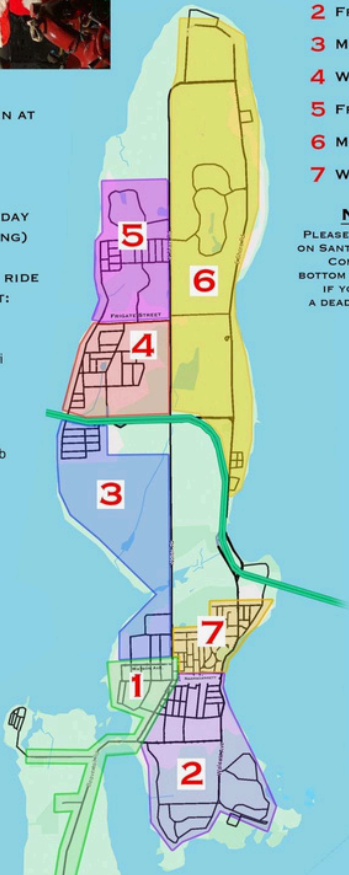

JFD SANTA RIDE DATES

SANTA'S RIDES BEGIN AT
ABOUT 5:30 P.M.

RAIN DATES
WILL GENERALLY
BE THE FOLLOWING DAY
(WEATHER PERMITTING)

ALWAYS CHECK FOR RIDE
ANNOUNCEMENTS AT:

INSTAGRAM
[@Jamestownfireride](https://www.instagram.com/jamestownfireride)

FACEBOOK
<https://tinyurl.com/2ts5tt8b>

- 1 WED 12/4
- 2 FRI 12/6
- 3 MON 12/9
- 4 WED 12/11
- 5 FRI 12/13
- 6 MON 12/16
- 7 WED 12/18

NOTE

PLEASE MAKE IT EASY ON SANTA'S REINDEER.
COME TO THE BOTTOM OF YOUR ROAD
IF YOU LIVE ON A DEAD END STREET!